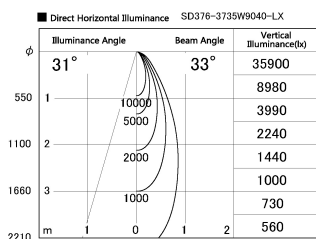

Item no. SD376-3735W9040-LX

Series Name: cledy versa L-G tracklight

Installation	Track mount
Type	cledy versa L-G tracklight
Fixture wattage	35.5W
Beam angle	33deg
Color Temp.	4000K
CRI	Ra>90
Luminous	3782 lm
Body	Die-castaluminumalloy
Body finish	White
Trim finish	White
Reflector finish	N/A
IP Rate	IP20
Light source	COB module
Input Voltage	AC220~240V
Dimming Type	Non-Dimmable
Certificate	CE,CCC
Cut Hole	N/A