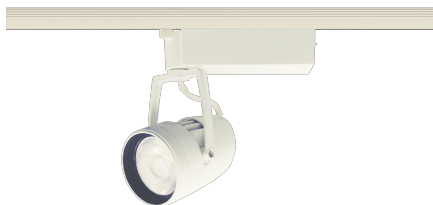

Item no. SD376-3735W9040-LX

Series Name: cledy versa L-G tracklight

Installation	Track mount
Type	cledy versa L-G tracklight
Fixture wattage	35.5W
Beam angle	33deg
Color Temp.	4000K
CRI	Ra>90
Luminous	3782 lm
Body	Die-castaluminumalloy
Body finish	White
Trim finish	White
Reflector finish	N/A
IP Rate	IP20
Light source	COB module
Input Voltage	AC220~240V
Dimming Type	Non-Dimmable
Certificate	CE,CCC
Cut Hole	N/A