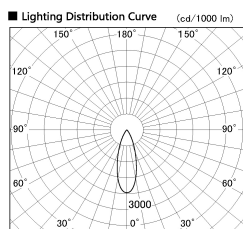

Item no. SD376-3735W9040-LX

Series Name: cledy versa L-G tracklight

Installation	Track mount
Type	cledy versa L-G tracklight
Fixture wattage	35.5W
Beam angle	33deg
Color Temp.	4000K
CRI	Ra>90
Luminous	3782 lm
Body	Die-castaluminumalloy
Body finish	White
Trim finish	White
Reflector finish	N/A
IP Rate	IP20
Light source	COB module
Input Voltage	AC220~240V
Dimming Type	Non-Dimmable
Certificate	CE,CCC
Cut Hole	N/A