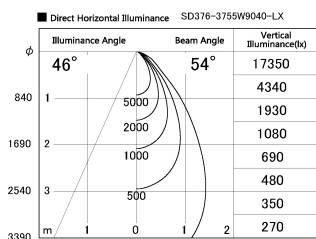

Item no. SD376-3755W9040-LX

Series Name: cledy versa L-G tracklight

Installation	Track mount
Type	cledy versa L-G tracklight
Fixture wattage	35.5W
Beam angle	54deg
Color Temp.	4000K
CRI	Ra>90
Luminous	3675 lm
Body	Die-castaluminumalloy
Body finish	White
Trim finish	White
Reflector finish	N/A
IP Rate	IP20
Light source	COB module
Input Voltage	AC220~240V
Dimming Type	Non-Dimmable
Certificate	CE,CCC
Cut Hole	N/A