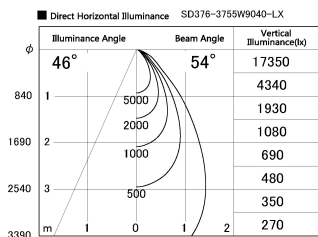

Item no. SD376-3755W9040-LX

Series Name: cledy versa L-G tracklight

Installation	Track mount
Type	cledy versa L-G tracklight
Fixture wattage	35.5W
Beam angle	54deg
Color Temp.	4000K
CRI	Ra>90
Luminous	3675 lm
Body	Die-castaluminumalloy
Body finish	White
Trim finish	White
Reflector finish	N/A
IP Rate	IP20
Light source	COB module
Input Voltage	AC220~240V
Dimming Type	Non-Dimmable
Certificate	CE,CCC
Cut Hole	N/A