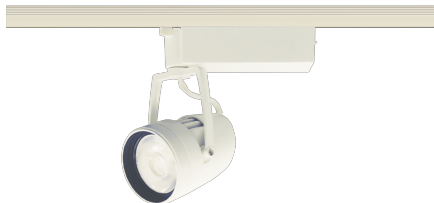

Item no. SD376-3755W9040-LX

Series Name: cledy versa L-G tracklight

Installation	Track mount
Type	cledy versa L-G tracklight
Fixture wattage	35.5W
Beam angle	54deg
Color Temp.	4000K
CRI	Ra>90
Luminous	3675 lm
Body	Die-castaluminumalloy
Body finish	White
Trim finish	White
Reflector finish	N/A
IP Rate	IP20
Light source	COB module
Input Voltage	AC220~240V
Dimming Type	Non-Dimmable
Certificate	CE,CCC
Cut Hole	N/A