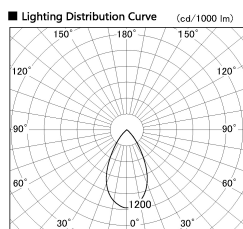

Item no. SD376-3755W9040-LX

Series Name: cledy versa L-G tracklight

Installation	Track mount
Type	cledy versa L-G tracklight
Fixture wattage	35.5W
Beam angle	54deg
Color Temp.	4000K
CRI	Ra>90
Luminous	3675 lm
Body	Die-castaluminumalloy
Body finish	White
Trim finish	White
Reflector finish	N/A
IP Rate	IP20
Light source	COB module
Input Voltage	AC220~240V
Dimming Type	Non-Dimmable
Certificate	CE,CCC
Cut Hole	N/A