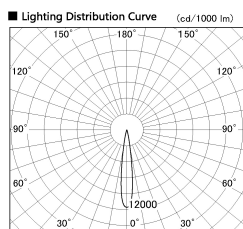

Item no. SD376-3215W9040-LX

Series Name: cledy versa L-G tracklight

■ Direct Horizontal Illuminance SD376-3215W9040-LX

Illuminance Angle	Beam Angle	Vertical Illuminance (lx)
14°	1	124940
	2	31240
	3	13880
	4	7810
	5	5000
15°	1	3470
	2	2550
	3	1950
	4	1950

Installation	Track mount
Type	cledy versa L-G tracklight
Fixture wattage	32W
Beam angle	15deg
Color Temp.	4000K
CRI	Ra>90
Luminous	2666 lm
Body	Die-castaluminumalloy
Body finish	White
Trim finish	White
Reflector finish	N/A
IP Rate	IP20
Light source	COB module
Input Voltage	AC220~240V
Dimming Type	Non-Dimmable
Certificate	CE,CCC
Cut Hole	N/A