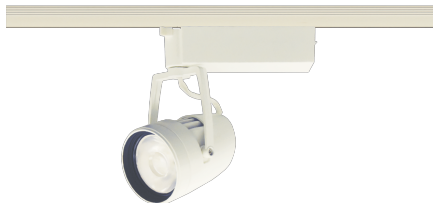

Item no. SD376-3215W9040-LX

Series Name: cledy versa L-G tracklight

■ Direct Horizontal Illuminance SD376-3215W9040-LX

Beam Angle	Vertical Illuminance (lx)
14°	124940
15°	31240
16°	13880
18°	7810
20°	5000
25°	3470
30°	2550
36°	1950

Installation	Track mount
Type	cledy versa L-G tracklight
Fixture wattage	32W
Beam angle	15deg
Color Temp.	4000K
CRI	Ra>90
Luminous	2666 lm
Body	Die-castaluminumalloy
Body finish	White
Trim finish	White
Reflector finish	N/A
IP Rate	IP20
Light source	COB module
Input Voltage	AC220~240V
Dimming Type	Non-Dimmable
Certificate	CE,CCC
Cut Hole	N/A