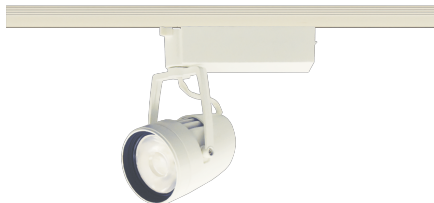

Item no. SD376-3215W9040-LX

Series Name: cledy versa L-G tracklight

■ Direct Horizontal Illuminance SD376-3215W9040-LX

Illuminance Angle	Beam Angle	Vertical Illuminance (lx)
14°	1	124940
	2	31240
	3	13880
	4	7810
	5	5000
15°	1	3470
	2	2550
	3	1950
	4	1950

Installation	Track mount
Type	cledy versa L-G tracklight
Fixture wattage	32W
Beam angle	15deg
Color Temp.	4000K
CRI	Ra>90
Luminous	2666 lm
Body	Die-castaluminumalloy
Body finish	White
Trim finish	White
Reflector finish	N/A
IP Rate	IP20
Light source	COB module
Input Voltage	AC220~240V
Dimming Type	Non-Dimmable
Certificate	CE,CCC
Cut Hole	N/A