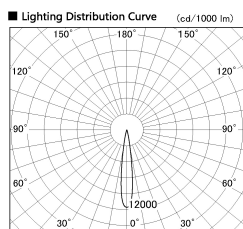

Item no. SD376-3215W9040-LX

Series Name: cledy versa L-G tracklight

■ Direct Horizontal Illuminance SD376-3215W9040-LX

Beam Angle	Vertical Illuminance (lx)
14°	124940
15°	31240
16°	13880
18°	7810
20°	5000
25°	3470
30°	2550
36°	1950

Installation	Track mount
Type	cledy versa L-G tracklight
Fixture wattage	32W
Beam angle	15deg
Color Temp.	4000K
CRI	Ra>90
Luminous	2666 lm
Body	Die-castaluminumalloy
Body finish	White
Trim finish	White
Reflector finish	N/A
IP Rate	IP20
Light source	COB module
Input Voltage	AC220~240V
Dimming Type	Non-Dimmable
Certificate	CE,CCC
Cut Hole	N/A