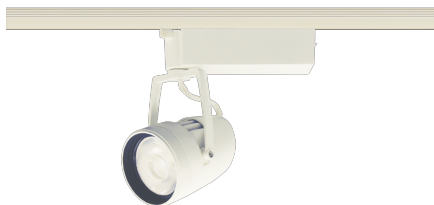

Item no. SD376-3225W9040-LX

Series Name: cledy versa L-G tracklight

■ Direct Horizontal Illuminance SD376-3225W9040-LX

φ	Illuminance Angle	Beam Angle	Vertical Illuminance (lx)
420	24°	25°	56260
1			14060
850			6250
2			3520
1700			2250
3			1560
1270			1150
1			880

Installation	Track mount
Type	cledy versa L-G tracklight
Fixture wattage	32W
Beam angle	25deg
Color Temp.	4000K
CRI	Ra>90
Luminous	2799 lm
Body	Die-castaluminumalloy
Body finish	White
Trim finish	White
Reflector finish	N/A
IP Rate	IP20
Light source	COB module
Input Voltage	AC220~240V
Dimming Type	Non-Dimmable
Certificate	CE,CCC
Cut Hole	N/A