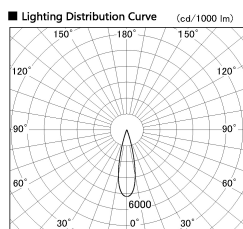

Item no. SD376-3225W9040-LX

Series Name: cledy versa L-G tracklight

■ Direct Horizontal Illuminance SD376-3225W9040-LX

φ	Illuminance Angle	Beam Angle	Vertical Illuminance (lx)
420	24°	25°	56260
1			14060
850			6250
2			3520
1700			2250
3			1560
1270			1150
1			880

Installation	Track mount
Type	cledy versa L-G tracklight
Fixture wattage	32W
Beam angle	25deg
Color Temp.	4000K
CRI	Ra>90
Luminous	2799 lm
Body	Die-castaluminumalloy
Body finish	White
Trim finish	White
Reflector finish	N/A
IP Rate	IP20
Light source	COB module
Input Voltage	AC220~240V
Dimming Type	Non-Dimmable
Certificate	CE,CCC
Cut Hole	N/A