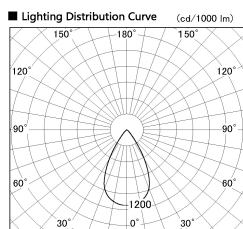

Item no. SD376-3255W9040-LX

Series Name: cledy versa L-G tracklight

Installation	Track mount
Type	cledy versa L-G tracklight
Fixture wattage	32W
Beam angle	57deg
Color Temp.	4000K
CRI	Ra>90
Luminous	2751 lm
Body	Die-castaluminumalloy
Body finish	White
Trim finish	White
Reflector finish	N/A
IP Rate	IP20
Light source	COB module
Input Voltage	AC220~240V
Dimming Type	Non-Dimmable
Certificate	CE,CCC
Cut Hole	N/A