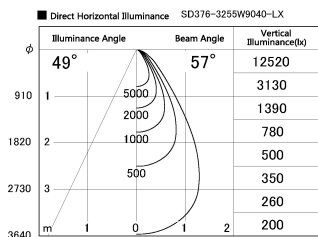

Item no. SD376-3255W9040-LX

Series Name: cledy versa L-G tracklight

Installation	Track mount
Type	cledy versa L-G tracklight
Fixture wattage	32W
Beam angle	57deg
Color Temp.	4000K
CRI	Ra>90
Luminous	2751 lm
Body	Die-castaluminumalloy
Body finish	White
Trim finish	White
Reflector finish	N/A
IP Rate	IP20
Light source	COB module
Input Voltage	AC220~240V
Dimming Type	Non-Dimmable
Certificate	CE,CCC
Cut Hole	N/A