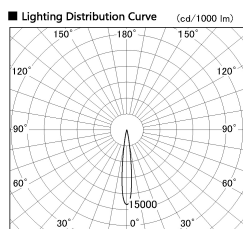

Item no. SD376-2515W9040-LX

Series Name: cledy versa L-G tracklight

■ Direct Horizontal Illuminance SD376-2515W9040-LX

φ	Illuminance Angle	Beam Angle	Vertical Illuminance (lx)
	12°	13°	111170
210	50000		27790
1	20000		12350
420	10000		6950
2			4450
630	5000		3090
3			2270
840			1740
m	1	2	

Installation	Track mount
Type	cledy versa L-G tracklight
Fixture wattage	24W
Beam angle	13deg
Color Temp.	4000K
CRI	Ra>90
Luminous	1966 lm
Body	Die-castaluminumalloy
Body finish	White
Trim finish	White
Reflector finish	N/A
IP Rate	IP20
Light source	COB module
Input Voltage	AC220~240V
Dimming Type	Non-Dimmable
Certificate	CE,CCC
Cut Hole	N/A