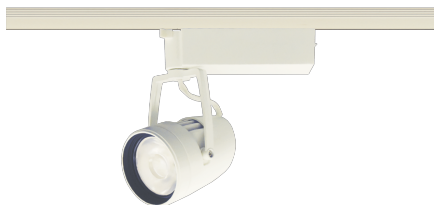

Item no. SD376-2515W9040-LX

Series Name: cledy versa L-G tracklight

■ Direct Horizontal Illuminance SD376-2515W9040-LX

φ	Illuminance Angle	Beam Angle	Vertical Illuminance (lx)
	12°	13°	111170
210	50000		27790
1	20000		12350
420	10000		6950
2			4450
630	5000		3090
3			2270
840			1740
m	1	2	

Installation	Track mount
Type	cledy versa L-G tracklight
Fixture wattage	24W
Beam angle	13deg
Color Temp.	4000K
CRI	Ra>90
Luminous	1966 lm
Body	Die-castaluminumalloy
Body finish	White
Trim finish	White
Reflector finish	N/A
IP Rate	IP20
Light source	COB module
Input Voltage	AC220~240V
Dimming Type	Non-Dimmable
Certificate	CE,CCC
Cut Hole	N/A