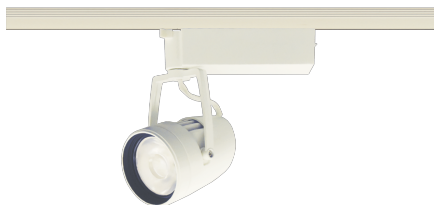

Item no. SD376-2525W9040-LX

Series Name: cledy versa L-G tracklight

■ Direct Horizontal Illuminance SD376-2525W9040-LX

φ	Illuminance Angle	Beam Angle	Vertical Illuminance (lx)
42380	23°	25°	42380
10600			10600
4710			4710
2650			2650
1700			1700
1180			1180
860			860
660			660

Installation	Track mount
Type	cledy versa L-G tracklight
Fixture wattage	24W
Beam angle	25deg
Color Temp.	4000K
CRI	Ra>90
Luminous	2068 lm
Body	Die-castaluminumalloy
Body finish	White
Trim finish	White
Reflector finish	N/A
IP Rate	IP20
Light source	COB module
Input Voltage	AC220~240V
Dimming Type	Non-Dimmable
Certificate	CE,CCC
Cut Hole	N/A