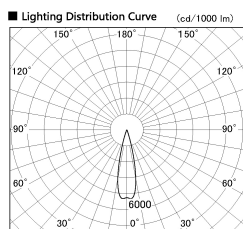

Item no. SD376-2525W9040-LX

Series Name: cledy versa L-G tracklight

■ Direct Horizontal Illuminance SD376-2525W9040-LX

φ	Illuminance Angle	Beam Angle	Vertical Illuminance (lx)
42380	23°	25°	42380
10600			10600
4710			4710
2650			2650
1700			1700
1180			1180
860			860
660			660

Installation	Track mount
Type	cledy versa L-G tracklight
Fixture wattage	24W
Beam angle	25deg
Color Temp.	4000K
CRI	Ra>90
Luminous	2068 lm
Body	Die-castaluminumalloy
Body finish	White
Trim finish	White
Reflector finish	N/A
IP Rate	IP20
Light source	COB module
Input Voltage	AC220~240V
Dimming Type	Non-Dimmable
Certificate	CE,CCC
Cut Hole	N/A