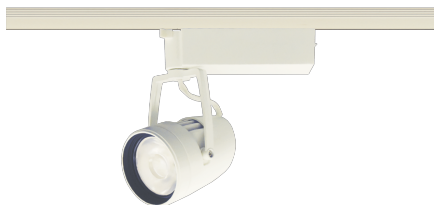

Item no. SD376-2535W9040-LX

Series Name: cledy versa L-G tracklight

Installation	Track mount
Type	cledy versa L-G tracklight
Fixture wattage	24W
Beam angle	40deg
Color Temp.	4000K
CRI	Ra>90
Luminous	2112 lm
Body	Die-castaluminumalloy
Body finish	White
Trim finish	White
Reflector finish	N/A
IP Rate	IP20
Light source	COB module
Input Voltage	AC220~240V
Dimming Type	Non-Dimmable
Certificate	CE,CCC
Cut Hole	N/A