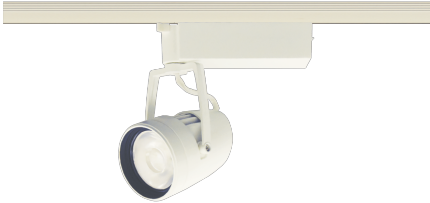

Item no. SD376-2535W9040-LX

Series Name: cledy versa L-G tracklight

Installation	Track mount
Type	cledy versa L-G tracklight
Fixture wattage	24W
Beam angle	40deg
Color Temp.	4000K
CRI	Ra>90
Luminous	2112 lm
Body	Die-castaluminumalloy
Body finish	White
Trim finish	White
Reflector finish	N/A
IP Rate	IP20
Light source	COB module
Input Voltage	AC220~240V
Dimming Type	Non-Dimmable
Certificate	CE,CCC
Cut Hole	N/A