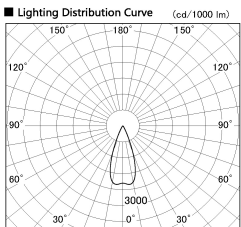

Item no. SD376-2535W9040-LX

Series Name: cledy versa L-G tracklight

Installation	Track mount
Type	cledy versa L-G tracklight
Fixture wattage	24W
Beam angle	40deg
Color Temp.	4000K
CRI	Ra>90
Luminous	2112 lm
Body	Die-castaluminumalloy
Body finish	White
Trim finish	White
Reflector finish	N/A
IP Rate	IP20
Light source	COB module
Input Voltage	AC220~240V
Dimming Type	Non-Dimmable
Certificate	CE,CCC
Cut Hole	N/A