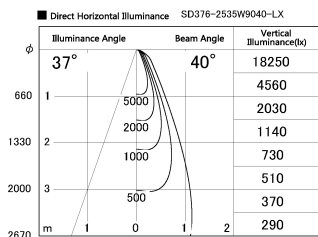

Item no. SD376-2535W9040-LX

Series Name: cledy versa L-G tracklight

Installation	Track mount
Type	cledy versa L-G tracklight
Fixture wattage	24W
Beam angle	40deg
Color Temp.	4000K
CRI	Ra>90
Luminous	2112 lm
Body	Die-castaluminumalloy
Body finish	White
Trim finish	White
Reflector finish	N/A
IP Rate	IP20
Light source	COB module
Input Voltage	AC220~240V
Dimming Type	Non-Dimmable
Certificate	CE,CCC
Cut Hole	N/A