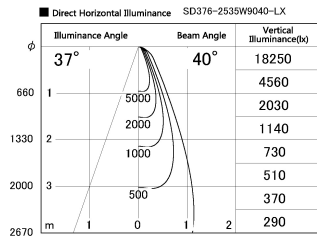

Item no. SD376-2535W9040-LX

Series Name: cledy versa L-G tracklight

Installation	Track mount
Type	cledy versa L-G tracklight
Fixture wattage	24W
Beam angle	40deg
Color Temp.	4000K
CRI	Ra>90
Luminous	2112 lm
Body	Die-castaluminumalloy
Body finish	White
Trim finish	White
Reflector finish	N/A
IP Rate	IP20
Light source	COB module
Input Voltage	AC220~240V
Dimming Type	Non-Dimmable
Certificate	CE,CCC
Cut Hole	N/A