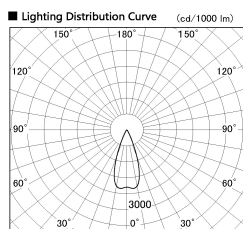

Item no. SD376-2535W9040-LX

Series Name: cledy versa L-G tracklight

Installation	Track mount
Type	cledy versa L-G tracklight
Fixture wattage	24W
Beam angle	40deg
Color Temp.	4000K
CRI	Ra>90
Luminous	2112 lm
Body	Die-castaluminumalloy
Body finish	White
Trim finish	White
Reflector finish	N/A
IP Rate	IP20
Light source	COB module
Input Voltage	AC220~240V
Dimming Type	Non-Dimmable
Certificate	CE,CCC
Cut Hole	N/A