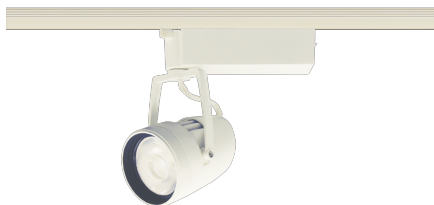

Item no. SD376-2555W9040-LX

Series Name: cledy versa L-G tracklight

Installation	Track mount
Type	cledy versa L-G tracklight
Fixture wattage	24W
Beam angle	57deg
Color Temp.	4000K
CRI	Ra>90
Luminous	2036 lm
Body	Die-castaluminumalloy
Body finish	White
Trim finish	White
Reflector finish	N/A
IP Rate	IP20
Light source	COB module
Input Voltage	AC220~240V
Dimming Type	Non-Dimmable
Certificate	CE,CCC
Cut Hole	N/A