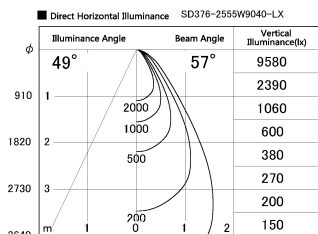

Item no. SD376-2555W9040-LX

Series Name: cledy versa L-G tracklight

Installation	Track mount
Type	cledy versa L-G tracklight
Fixture wattage	24W
Beam angle	57deg
Color Temp.	4000K
CRI	Ra>90
Luminous	2036 lm
Body	Die-castaluminumalloy
Body finish	White
Trim finish	White
Reflector finish	N/A
IP Rate	IP20
Light source	COB module
Input Voltage	AC220~240V
Dimming Type	Non-Dimmable
Certificate	CE,CCC
Cut Hole	N/A