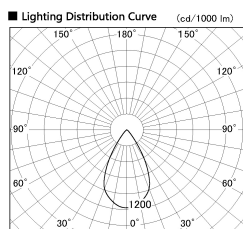

Item no. SD376-2555W9040-LX

Series Name: cledy versa L-G tracklight

Installation	Track mount
Type	cledy versa L-G tracklight
Fixture wattage	24W
Beam angle	57deg
Color Temp.	4000K
CRI	Ra>90
Luminous	2036 lm
Body	Die-castaluminumalloy
Body finish	White
Trim finish	White
Reflector finish	N/A
IP Rate	IP20
Light source	COB module
Input Voltage	AC220~240V
Dimming Type	Non-Dimmable
Certificate	CE,CCC
Cut Hole	N/A