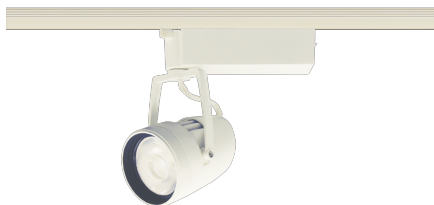

Item no. SD376-2015W9040-LX

Series Name: cledy versa L-G tracklight

Installation	Track mount
Type	cledy versa L-G tracklight
Fixture wattage	18.6W
Beam angle	13deg
Color Temp.	4000K
CRI	Ra>90
Luminous	1582 lm
Body	Die-castaluminumalloy
Body finish	White
Trim finish	White
Reflector finish	N/A
IP Rate	IP20
Light source	COB module
Input Voltage	AC220~240V
Dimming Type	Non-Dimmable
Certificate	CE,CCC
Cut Hole	N/A