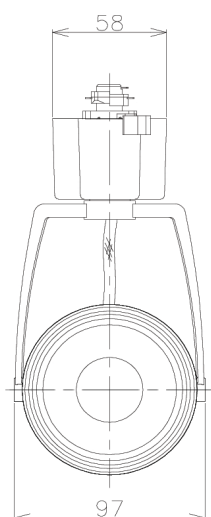

Item no. SD376-2015W9040-LX

Series Name: cledy versa L-G tracklight

Installation	Track mount
Type	cledy versa L-G tracklight
Fixture wattage	18.6W
Beam angle	13deg
Color Temp.	4000K
CRI	Ra>90
Luminous	1582 lm
Body	Die-castaluminumalloy
Body finish	White
Trim finish	White
Reflector finish	N/A
IP Rate	IP20
Light source	COB module
Input Voltage	AC220~240V
Dimming Type	Non-Dimmable
Certificate	CE,CCC
Cut Hole	N/A