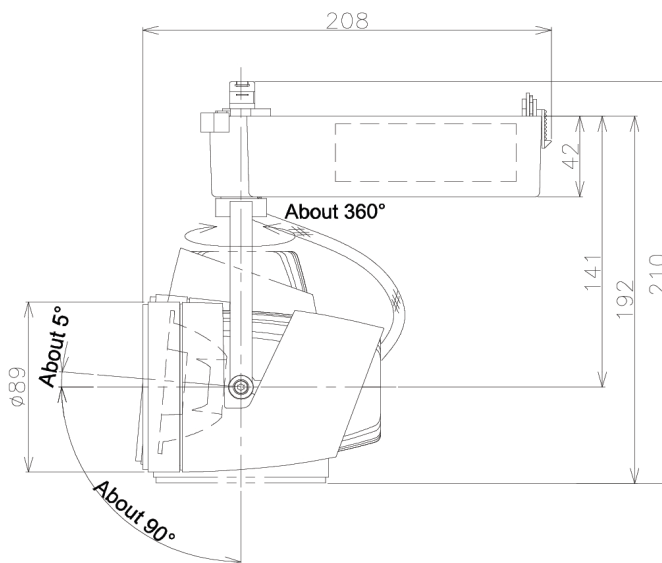

Item no. SD376-2015W9040-LX

Series Name: cledy versa L-G tracklight

Installation	Track mount
Type	cledy versa L-G tracklight
Fixture wattage	18.6W
Beam angle	13deg
Color Temp.	4000K
CRI	Ra>90
Luminous	1582 lm
Body	Die-castaluminumalloy
Body finish	White
Trim finish	White
Reflector finish	N/A
IP Rate	IP20
Light source	COB module
Input Voltage	AC220~240V
Dimming Type	Non-Dimmable
Certificate	CE,CCC
Cut Hole	N/A