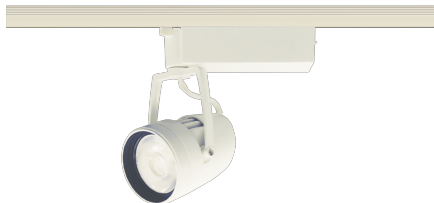

Item no. SD376-2015W9040-LX

Series Name: cledy versa L-G tracklight

Installation	Track mount
Type	cledy versa L-G tracklight
Fixture wattage	18.6W
Beam angle	13deg
Color Temp.	4000K
CRI	Ra>90
Luminous	1582 lm
Body	Die-castaluminumalloy
Body finish	White
Trim finish	White
Reflector finish	N/A
IP Rate	IP20
Light source	COB module
Input Voltage	AC220~240V
Dimming Type	Non-Dimmable
Certificate	CE,CCC
Cut Hole	N/A