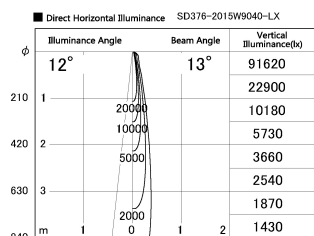

Item no. SD376-2015W9040-LX

Series Name: cledy versa L-G tracklight

Installation	Track mount
Type	cledy versa L-G tracklight
Fixture wattage	18.6W
Beam angle	13deg
Color Temp.	4000K
CRI	Ra>90
Luminous	1582 lm
Body	Die-castaluminumalloy
Body finish	White
Trim finish	White
Reflector finish	N/A
IP Rate	IP20
Light source	COB module
Input Voltage	AC220~240V
Dimming Type	Non-Dimmable
Certificate	CE,CCC
Cut Hole	N/A