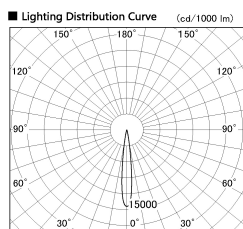

Item no. SD376-2015W9040-LX

Series Name: cledy versa L-G tracklight

Installation	Track mount
Type	cledy versa L-G tracklight
Fixture wattage	18.6W
Beam angle	13deg
Color Temp.	4000K
CRI	Ra>90
Luminous	1582 lm
Body	Die-castaluminumalloy
Body finish	White
Trim finish	White
Reflector finish	N/A
IP Rate	IP20
Light source	COB module
Input Voltage	AC220~240V
Dimming Type	Non-Dimmable
Certificate	CE,CCC
Cut Hole	N/A