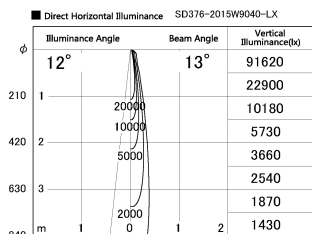

Item no. SD376-2015W9040-LX

Series Name: cledy versa L-G tracklight

Installation	Track mount
Type	cledy versa L-G tracklight
Fixture wattage	18.6W
Beam angle	13deg
Color Temp.	4000K
CRI	Ra>90
Luminous	1582 lm
Body	Die-castaluminumalloy
Body finish	White
Trim finish	White
Reflector finish	N/A
IP Rate	IP20
Light source	COB module
Input Voltage	AC220~240V
Dimming Type	Non-Dimmable
Certificate	CE,CCC
Cut Hole	N/A