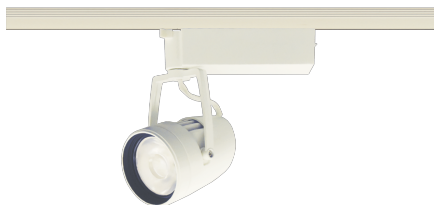

Item no. SD376-2035W9040-LX

Series Name: cledy versa L-G tracklight

Installation	Track mount
Type	cledy versa L-G tracklight
Fixture wattage	18.6W
Beam angle	40deg
Color Temp.	4000K
CRI	Ra>90
Luminous	1699 lm
Body	Die-castaluminumalloy
Body finish	White
Trim finish	White
Reflector finish	N/A
IP Rate	IP20
Light source	COB module
Input Voltage	AC220~240V
Dimming Type	Non-Dimmable
Certificate	CE,CCC
Cut Hole	N/A