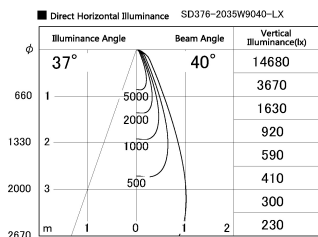

Item no. SD376-2035W9040-LX

Series Name: cledy versa L-G tracklight

| | |
|------------------|----------------------------|
| Installation | Track mount |
| Type | cledy versa L-G tracklight |
| Fixture wattage | 18.6W |
| Beam angle | 40deg |
| Color Temp. | 4000K |
| CRI | Ra>90 |
| Luminous | 1699 lm |
| Body | Die-castaluminumalloy |
| Body finish | White |
| Trim finish | White |
| Reflector finish | N/A |
| IP Rate | IP20 |
| Light source | COB module |
| Input Voltage | AC220~240V |
| Dimming Type | Non-Dimmable |
| Certificate | CE,CCC |
| Cut Hole | N/A |