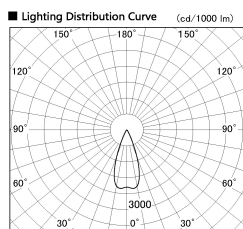

Item no. SD376-2035W9040-LX

Series Name: cledy versa L-G tracklight

Installation	Track mount
Type	cledy versa L-G tracklight
Fixture wattage	18.6W
Beam angle	40deg
Color Temp.	4000K
CRI	Ra>90
Luminous	1699 lm
Body	Die-castaluminumalloy
Body finish	White
Trim finish	White
Reflector finish	N/A
IP Rate	IP20
Light source	COB module
Input Voltage	AC220~240V
Dimming Type	Non-Dimmable
Certificate	CE,CCC
Cut Hole	N/A