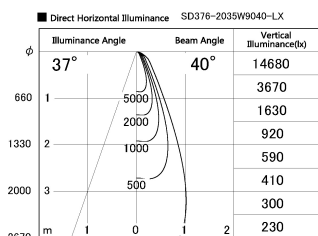

Item no. SD376-2035W9040-LX

Series Name: cledy versa L-G tracklight

Installation	Track mount
Type	cledy versa L-G tracklight
Fixture wattage	18.6W
Beam angle	40deg
Color Temp.	4000K
CRI	Ra>90
Luminous	1699 lm
Body	Die-castaluminumalloy
Body finish	White
Trim finish	White
Reflector finish	N/A
IP Rate	IP20
Light source	COB module
Input Voltage	AC220~240V
Dimming Type	Non-Dimmable
Certificate	CE,CCC
Cut Hole	N/A