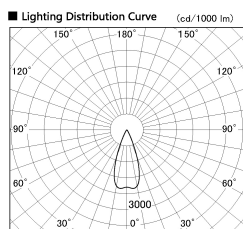

Item no. SD376-2035W9040-LX

Series Name: cledy versa L-G tracklight

| | |
|------------------|----------------------------|
| Installation | Track mount |
| Type | cledy versa L-G tracklight |
| Fixture wattage | 18.6W |
| Beam angle | 40deg |
| Color Temp. | 4000K |
| CRI | Ra>90 |
| Luminous | 1699 lm |
| Body | Die-castaluminumalloy |
| Body finish | White |
| Trim finish | White |
| Reflector finish | N/A |
| IP Rate | IP20 |
| Light source | COB module |
| Input Voltage | AC220~240V |
| Dimming Type | Non-Dimmable |
| Certificate | CE,CCC |
| Cut Hole | N/A |