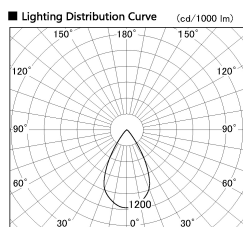

Item no. SD376-2055W9040-LX

Series Name: cledy versa L-G tracklight

Installation	Track mount
Type	cledy versa L-G tracklight
Fixture wattage	18.6W
Beam angle	57deg
Color Temp.	4000K
CRI	Ra>90
Luminous	1638 lm
Body	Die-castaluminumalloy
Body finish	White
Trim finish	White
Reflector finish	N/A
IP Rate	IP20
Light source	COB module
Input Voltage	AC220~240V
Dimming Type	Non-Dimmable
Certificate	CE,CCC
Cut Hole	N/A