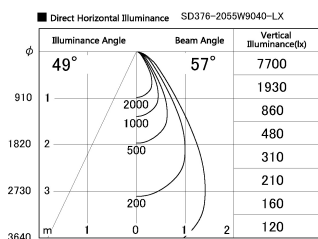

Item no. SD376-2055W9040-LX

Series Name: cledy versa L-G tracklight

Installation	Track mount
Type	cledy versa L-G tracklight
Fixture wattage	18.6W
Beam angle	57deg
Color Temp.	4000K
CRI	Ra>90
Luminous	1638 lm
Body	Die-castaluminumalloy
Body finish	White
Trim finish	White
Reflector finish	N/A
IP Rate	IP20
Light source	COB module
Input Voltage	AC220~240V
Dimming Type	Non-Dimmable
Certificate	CE,CCC
Cut Hole	N/A