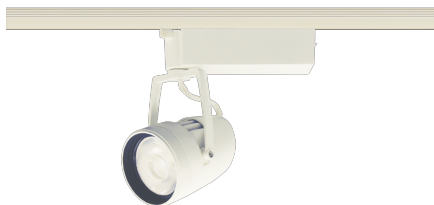

Item no. SD376-2055W9040-LX

Series Name: cledy versa L-G tracklight

Installation	Track mount
Type	cledy versa L-G tracklight
Fixture wattage	18.6W
Beam angle	57deg
Color Temp.	4000K
CRI	Ra>90
Luminous	1638 lm
Body	Die-castaluminumalloy
Body finish	White
Trim finish	White
Reflector finish	N/A
IP Rate	IP20
Light source	COB module
Input Voltage	AC220~240V
Dimming Type	Non-Dimmable
Certificate	CE,CCC
Cut Hole	N/A