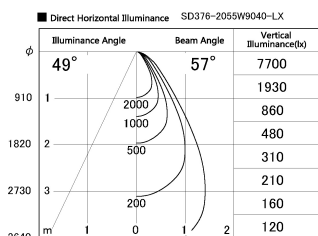

Item no. SD376-2055W9040-LX

Series Name: cledy versa L-G tracklight

Installation	Track mount
Type	cledy versa L-G tracklight
Fixture wattage	18.6W
Beam angle	57deg
Color Temp.	4000K
CRI	Ra>90
Luminous	1638 lm
Body	Die-castaluminumalloy
Body finish	White
Trim finish	White
Reflector finish	N/A
IP Rate	IP20
Light source	COB module
Input Voltage	AC220~240V
Dimming Type	Non-Dimmable
Certificate	CE,CCC
Cut Hole	N/A