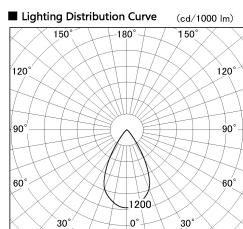

Item no. SD376-2055W9040-LX

Series Name: cledy versa L-G tracklight

Installation	Track mount
Type	cledy versa L-G tracklight
Fixture wattage	18.6W
Beam angle	57deg
Color Temp.	4000K
CRI	Ra>90
Luminous	1638 lm
Body	Die-castaluminumalloy
Body finish	White
Trim finish	White
Reflector finish	N/A
IP Rate	IP20
Light source	COB module
Input Voltage	AC220~240V
Dimming Type	Non-Dimmable
Certificate	CE,CCC
Cut Hole	N/A