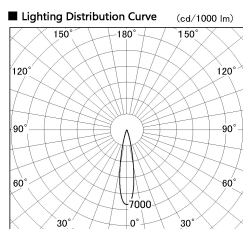

Item no. SD376-1415W9040-LX

Series Name: cledy versa L-G tracklight

|                  |                            |
|------------------|----------------------------|
| Installation     | Track mount                |
| Type             | cledy versa L-G tracklight |
| Fixture wattage  | 12.5W                      |
| Beam angle       | 20deg                      |
| Color Temp.      | 4000K                      |
| CRI              | Ra>90                      |
| Luminous         | 1137 lm                    |
| Body             | Die-castaluminumalloy      |
| Body finish      | White                      |
| Trim finish      | White                      |
| Reflector finish | N/A                        |
| IP Rate          | IP20                       |
| Light source     | COB module                 |
| Input Voltage    | AC220~240V                 |
| Dimming Type     | Non-Dimmable               |
| Certificate      | CE,CCC                     |
| Cut Hole         | N/A                        |