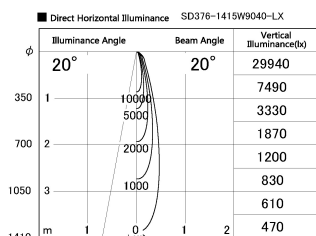

Item no. SD376-1415W9040-LX

Series Name: cledy versa L-G tracklight

|                  |                            |
|------------------|----------------------------|
| Installation     | Track mount                |
| Type             | cledy versa L-G tracklight |
| Fixture wattage  | 12.5W                      |
| Beam angle       | 20deg                      |
| Color Temp.      | 4000K                      |
| CRI              | Ra>90                      |
| Luminous         | 1137 lm                    |
| Body             | Die-castaluminumalloy      |
| Body finish      | White                      |
| Trim finish      | White                      |
| Reflector finish | N/A                        |
| IP Rate          | IP20                       |
| Light source     | COB module                 |
| Input Voltage    | AC220~240V                 |
| Dimming Type     | Non-Dimmable               |
| Certificate      | CE,CCC                     |
| Cut Hole         | N/A                        |