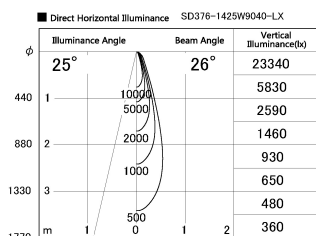

Item no. SD376-1425W9040-LX

Series Name: cledy versa L-G tracklight

Installation	Track mount
Type	cledy versa L-G tracklight
Fixture wattage	12.5W
Beam angle	26deg
Color Temp.	4000K
CRI	Ra>90
Luminous	1215 lm
Body	Die-castaluminumalloy
Body finish	White
Trim finish	White
Reflector finish	N/A
IP Rate	IP20
Light source	COB module
Input Voltage	AC220~240V
Dimming Type	Non-Dimmable
Certificate	CE,CCC
Cut Hole	N/A