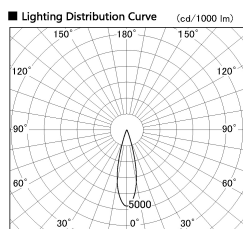

Item no. SD376-1425W9040-LX

Series Name: cledy versa L-G tracklight

Installation	Track mount
Type	cledy versa L-G tracklight
Fixture wattage	12.5W
Beam angle	26deg
Color Temp.	4000K
CRI	Ra>90
Luminous	1215 lm
Body	Die-castaluminumalloy
Body finish	White
Trim finish	White
Reflector finish	N/A
IP Rate	IP20
Light source	COB module
Input Voltage	AC220~240V
Dimming Type	Non-Dimmable
Certificate	CE,CCC
Cut Hole	N/A