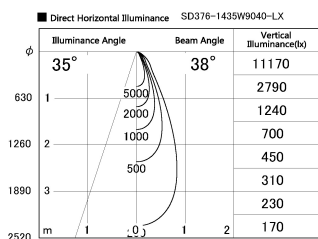

Item no. SD376-1435W9040-LX

Series Name: cledy versa L-G tracklight

Installation	Track mount
Type	cledy versa L-G tracklight
Fixture wattage	12.5W
Beam angle	38deg
Color Temp.	4000K
CRI	Ra>90
Luminous	1191 lm
Body	Die-castaluminumalloy
Body finish	White
Trim finish	White
Reflector finish	N/A
IP Rate	IP20
Light source	COB module
Input Voltage	AC220~240V
Dimming Type	Non-Dimmable
Certificate	CE,CCC
Cut Hole	N/A