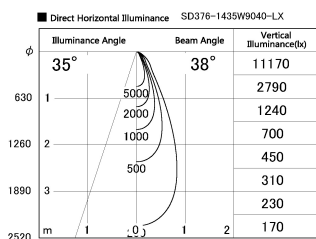

Item no. SD376-1435W9040-LX

Series Name: cledy versa L-G tracklight

Installation	Track mount
Type	cledy versa L-G tracklight
Fixture wattage	12.5W
Beam angle	38deg
Color Temp.	4000K
CRI	Ra>90
Luminous	1191 lm
Body	Die-castaluminumalloy
Body finish	White
Trim finish	White
Reflector finish	N/A
IP Rate	IP20
Light source	COB module
Input Voltage	AC220~240V
Dimming Type	Non-Dimmable
Certificate	CE,CCC
Cut Hole	N/A