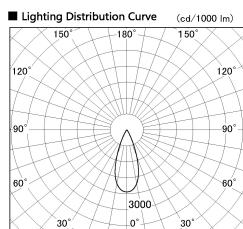

Item no. SD376-1435W9040-LX

Series Name: cledy versa L-G tracklight

Installation	Track mount
Type	cledy versa L-G tracklight
Fixture wattage	12.5W
Beam angle	38deg
Color Temp.	4000K
CRI	Ra>90
Luminous	1191 lm
Body	Die-castaluminumalloy
Body finish	White
Trim finish	White
Reflector finish	N/A
IP Rate	IP20
Light source	COB module
Input Voltage	AC220~240V
Dimming Type	Non-Dimmable
Certificate	CE,CCC
Cut Hole	N/A