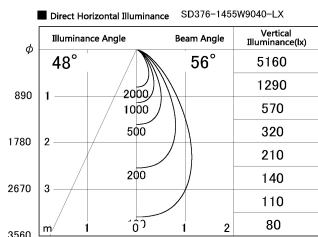

Item no. SD376-1455W9040-LX

Series Name: cledy versa L-G tracklight

Installation	Track mount
Type	cledy versa L-G tracklight
Fixture wattage	12.5W
Beam angle	56deg
Color Temp.	4000K
CRI	Ra>90
Luminous	1181 lm
Body	Die-castaluminumalloy
Body finish	White
Trim finish	White
Reflector finish	N/A
IP Rate	IP20
Light source	COB module
Input Voltage	AC220~240V
Dimming Type	Non-Dimmable
Certificate	CE,CCC
Cut Hole	N/A