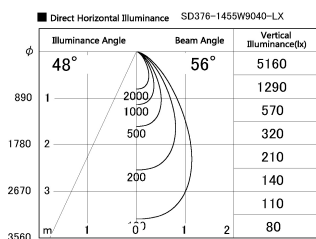

Item no. SD376-1455W9040-LX

Series Name: cledy versa L-G tracklight

Installation	Track mount
Type	cledy versa L-G tracklight
Fixture wattage	12.5W
Beam angle	56deg
Color Temp.	4000K
CRI	Ra>90
Luminous	1181 lm
Body	Die-castaluminumalloy
Body finish	White
Trim finish	White
Reflector finish	N/A
IP Rate	IP20
Light source	COB module
Input Voltage	AC220~240V
Dimming Type	Non-Dimmable
Certificate	CE,CCC
Cut Hole	N/A