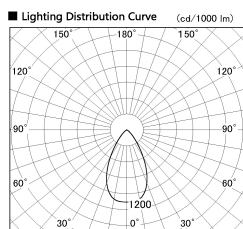

Item no. SD376-1455W9040-LX

Series Name: cledy versa L-G tracklight

Installation	Track mount
Type	cledy versa L-G tracklight
Fixture wattage	12.5W
Beam angle	56deg
Color Temp.	4000K
CRI	Ra>90
Luminous	1181 lm
Body	Die-castaluminumalloy
Body finish	White
Trim finish	White
Reflector finish	N/A
IP Rate	IP20
Light source	COB module
Input Voltage	AC220~240V
Dimming Type	Non-Dimmable
Certificate	CE,CCC
Cut Hole	N/A