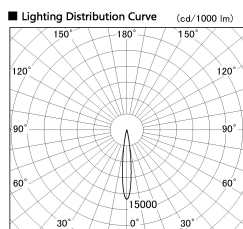

Item no. SD376-0815W9040-LX

Series Name: cledy versa L-G tracklight

■ Direct Horizontal Illuminance SD376-0815W9040-LX

φ	Illuminance Angle	Beam Angle	Vertical Illuminance (lx)
220	13°	13°	34290
1			8570
450			3810
2			2140
680			1370
3			950
910			700
m	1	0	540

Installation	Track mount
Type	cledy versa L-G tracklight
Fixture wattage	7.4W
Beam angle	13deg
Color Temp.	4000K
CRI	Ra>90
Luminous	653 lm
Body	Die-castaluminumalloy
Body finish	White
Trim finish	White
Reflector finish	N/A
IP Rate	IP20
Light source	COB module
Input Voltage	AC220~240V
Dimming Type	Non-Dimmable
Certificate	CE,CCC
Cut Hole	N/A