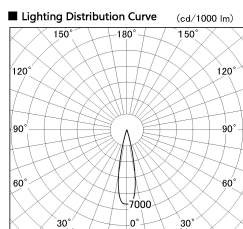

Item no. SD376-0825W9040-LX

Series Name: cledy versa L-G tracklight

Installation	Track mount
Type	cledy versa L-G tracklight
Fixture wattage	7.4W
Beam angle	22deg
Color Temp.	4000K
CRI	Ra>90
Luminous	700 lm
Body	Die-castaluminumalloy
Body finish	White
Trim finish	White
Reflector finish	N/A
IP Rate	IP20
Light source	COB module
Input Voltage	AC220~240V
Dimming Type	Non-Dimmable
Certificate	CE,CCC
Cut Hole	N/A