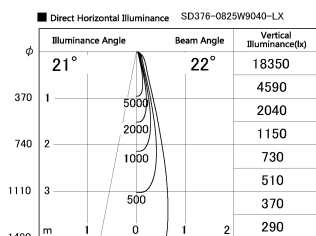

Item no. SD376-0825W9040-LX

Series Name: cledy versa L-G tracklight

Installation	Track mount
Type	cledy versa L-G tracklight
Fixture wattage	7.4W
Beam angle	22deg
Color Temp.	4000K
CRI	Ra>90
Luminous	700 lm
Body	Die-castaluminumalloy
Body finish	White
Trim finish	White
Reflector finish	N/A
IP Rate	IP20
Light source	COB module
Input Voltage	AC220~240V
Dimming Type	Non-Dimmable
Certificate	CE,CCC
Cut Hole	N/A