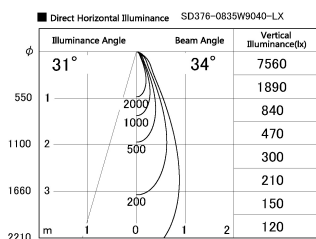

Item no. SD376-0835W9040-LX

Series Name: cledy versa L-G tracklight

Installation	Track mount
Type	cledy versa L-G tracklight
Fixture wattage	7.4W
Beam angle	34deg
Color Temp.	4000K
CRI	Ra>90
Luminous	683 lm
Body	Die-castaluminumalloy
Body finish	White
Trim finish	White
Reflector finish	N/A
IP Rate	IP20
Light source	COB module
Input Voltage	AC220~240V
Dimming Type	Non-Dimmable
Certificate	CE,CCC
Cut Hole	N/A