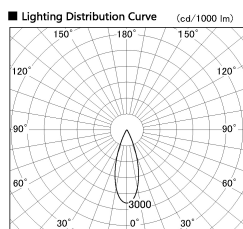

Item no. SD376-0835W9040-LX

Series Name: cledy versa L-G tracklight

Installation	Track mount
Type	cledy versa L-G tracklight
Fixture wattage	7.4W
Beam angle	34deg
Color Temp.	4000K
CRI	Ra>90
Luminous	683 lm
Body	Die-castaluminumalloy
Body finish	White
Trim finish	White
Reflector finish	N/A
IP Rate	IP20
Light source	COB module
Input Voltage	AC220~240V
Dimming Type	Non-Dimmable
Certificate	CE,CCC
Cut Hole	N/A