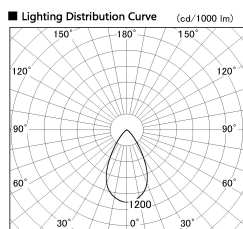

Item no. SD376-0855W9040-LX

Series Name: cledy versa L-G tracklight

Installation	Track mount
Type	cledy versa L-G tracklight
Fixture wattage	7.4W
Beam angle	57deg
Color Temp.	4000K
CRI	Ra>90
Luminous	675 lm
Body	Die-castaluminumalloy
Body finish	White
Trim finish	White
Reflector finish	N/A
IP Rate	IP20
Light source	COB module
Input Voltage	AC220~240V
Dimming Type	Non-Dimmable
Certificate	CE,CCC
Cut Hole	N/A