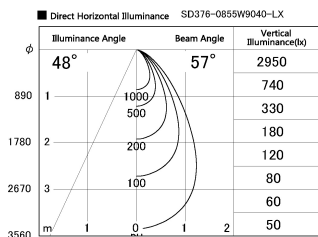

Item no. SD376-0855W9040-LX

Series Name: cledy versa L-G tracklight

Installation	Track mount
Type	cledy versa L-G tracklight
Fixture wattage	7.4W
Beam angle	57deg
Color Temp.	4000K
CRI	Ra>90
Luminous	675 lm
Body	Die-castaluminumalloy
Body finish	White
Trim finish	White
Reflector finish	N/A
IP Rate	IP20
Light source	COB module
Input Voltage	AC220~240V
Dimming Type	Non-Dimmable
Certificate	CE,CCC
Cut Hole	N/A