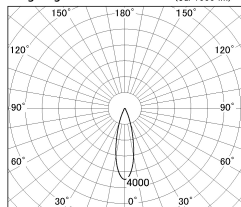

Installation	Track mount
Type	cledy versa L-G tracklight
Fixture wattage	38.5W
Beam angle	27deg
Color Temp.	2700K
CRI	Ra>90
Luminous	3474 lm
Body	Die-castaluminumalloy
Body finish	Black
Trim finish	Black
Reflector finish	N/A
IP Rate	IP20
Light source	COB module
Input Voltage	AC220~240V
Dimming Type	Non-Dimmable
Certificate	CE,CCC
Cut Hole	N/A

■ Lighting Distribution Curve (cd./1000 lm)

φ	Illuminance Angle	Beam Angle	Vertical Illuminance(lx)
	25°	27°	50110
440	1		12530
			5570
880	2		3130
			2000
1330	3		1390
			1020
1770	m	1 2	780