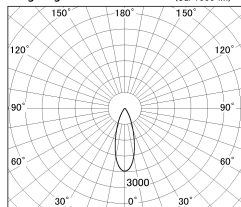

Installation	Track mount
Type	cledy versa L-G tracklight
Fixture wattage	38.5W
Beam angle	33deg
Color Temp.	2700K
CRI	Ra>90
Luminous	3625 lm
Body	Die-castaluminumalloy
Body finish	Black
Trim finish	Black
Reflector finish	N/A
IP Rate	IP20
Light source	COB module
Input Voltage	AC220~240V
Dimming Type	Non-Dimmable
Certificate	CE,CCC
Cut Hole	N/A

■ Lighting Distribution Curve (cd./1000 lm)