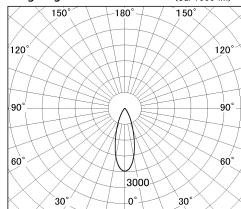

Installation	Track mount
Type	cledy versa L-G tracklight
Fixture wattage	38.5W
Beam angle	33deg
Color Temp.	2700K
CRI	Ra>90
Luminous	3625 lm
Body	Die-castaluminumalloy
Body finish	Black
Trim finish	Black
Reflector finish	N/A
IP Rate	IP20
Light source	COB module
Input Voltage	AC220~240V
Dimming Type	Non-Dimmable
Certificate	CE,CCC
Cut Hole	N/A

■ Lighting Distribution Curve (cd./1000 lm)