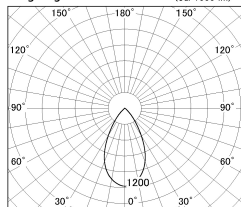

Installation	Track mount
Type	cledy versa L-G tracklight
Fixture wattage	38.5W
Beam angle	54deg
Color Temp.	2700K
CRI	Ra>90
Luminous	3484 lm
Body	Die-castaluminumalloy
Body finish	Black
Trim finish	Black
Reflector finish	N/A
IP Rate	IP20
Light source	COB module
Input Voltage	AC220~240V
Dimming Type	Non-Dimmable
Certificate	CE,CCC
Cut Hole	N/A

■ Lighting Distribution Curve (cd./1000 lm)