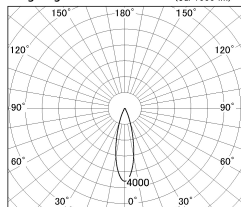

Installation	Track mount
Type	cledy versa L-G tracklight
Fixture wattage	35.5W
Beam angle	26deg
Color Temp.	2700K
CRI	Ra>90
Luminous	3349 lm
Body	Die-castaluminumalloy
Body finish	Black
Trim finish	Black
Reflector finish	N/A
IP Rate	IP20
Light source	COB module
Input Voltage	AC220~240V
Dimming Type	Non-Dimmable
Certificate	CE,CCC
Cut Hole	N/A

■ Lighting Distribution Curve (cd./1000 lm)

φ	Illuminance Angle	Beam Angle	Vertical Illuminance(lx)
	25°	26°	49470
440	20000		12370
	10000		5500
880	5000		3090
	2000		1980
1330	1000		1370
	500		1010
1770	250		770