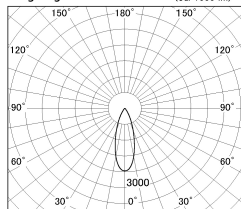

Installation	Track mount
Type	cledy versa L-G tracklight
Fixture wattage	35.5W
Beam angle	33deg
Color Temp.	2700K
CRI	Ra>90
Luminous	3425 lm
Body	Die-castaluminumalloy
Body finish	Black
Trim finish	Black
Reflector finish	N/A
IP Rate	IP20
Light source	COB module
Input Voltage	AC220~240V
Dimming Type	Non-Dimmable
Certificate	CE,CCC
Cut Hole	N/A

■ Lighting Distribution Curve (cd./1000 lm)