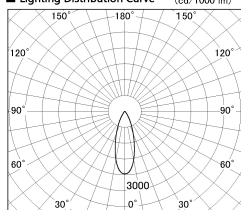

Installation	Track mount
Type	cledy versa L-G tracklight
Fixture wattage	35.5W
Beam angle	33deg
Color Temp.	2700K
CRI	Ra>90
Luminous	3425 lm
Body	Die-castaluminumalloy
Body finish	Black
Trim finish	Black
Reflector finish	N/A
IP Rate	IP20
Light source	COB module
Input Voltage	AC220~240V
Dimming Type	Non-Dimmable
Certificate	CE,CCC
Cut Hole	N/A

■ Lighting Distribution Curve (cd./1000 lm)