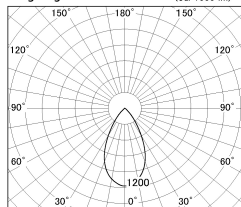

Installation	Track mount
Type	cledy versa L-G tracklight
Fixture wattage	35.5W
Beam angle	54deg
Color Temp.	2700K
CRI	Ra>90
Luminous	3328 lm
Body	Die-castaluminumalloy
Body finish	Black
Trim finish	Black
Reflector finish	N/A
IP Rate	IP20
Light source	COB module
Input Voltage	AC220~240V
Dimming Type	Non-Dimmable
Certificate	CE,CCC
Cut Hole	N/A

■ Lighting Distribution Curve (cd./1000 lm)