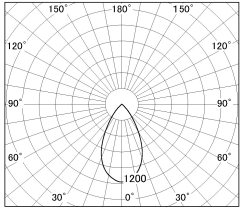

■ Lighting Distribution Curve (cd./1000 lm)