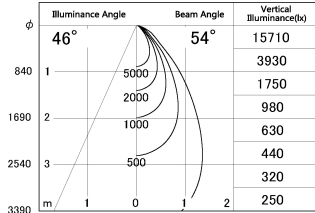

Item no. SD376-3755B9027-LX

Series Name: cledy versa L-G tracklight

■ Lighting Distribution Curve (cd./1000 lm)

Installation	Track mount
Type	cledy versa L-G tracklight
Fixture wattage	35.5W
Beam angle	54deg
Color Temp.	2700K
CRI	Ra>90
Luminous	3328 lm
Body	Die-castaluminumalloy
Body finish	Black
Trim finish	Black
Reflector finish	N/A
IP Rate	IP20
Light source	COB module
Input Voltage	AC220~240V
Dimming Type	Non-Dimmable
Certificate	CE,CCC
Cut Hole	N/A