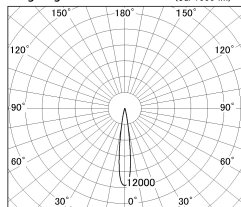

Installation	Track mount
Type	cledy versa L-G tracklight
Fixture wattage	32W
Beam angle	15deg
Color Temp.	2700K
CRI	Ra>90
Luminous	2414 lm
Body	Die-castaluminumalloy
Body finish	Black
Trim finish	Black
Reflector finish	N/A
IP Rate	IP20
Light source	COB module
Input Voltage	AC220~240V
Dimming Type	Non-Dimmable
Certificate	CE,CCC
Cut Hole	N/A

■ Lighting Distribution Curve (cd/1000 lm)

φ	Illuminance Angle	Beam Angle	Vertical Illuminance(lx)	
			1	2
240	14°	15°	113130	28280
480	50000	20000	12570	7070
730	10000	5000	4530	3140
980	2500	1770	2310	1770