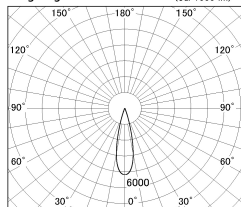

Installation	Track mount
Type	cledy versa L-G tracklight
Fixture wattage	32W
Beam angle	25deg
Color Temp.	2700K
CRI	Ra>90
Luminous	2535 lm
Body	Die-castaluminumalloy
Body finish	Black
Trim finish	Black
Reflector finish	N/A
IP Rate	IP20
Light source	COB module
Input Voltage	AC220~240V
Dimming Type	Non-Dimmable
Certificate	CE,CCC
Cut Hole	N/A

■ Lighting Distribution Curve (cd/1000 lm)

φ	Illuminance Angle	Beam Angle	Vertical Illuminance(lx)	
			1	2
420	24°	25°	50950	12740
850			20000	5660
1270			10000	3180
1700			5000	2040
			2000	1420
			1000	1040
			800	800