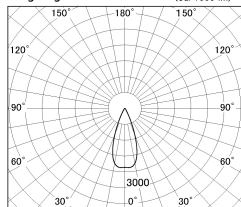

Installation	Track mount
Type	cledy versa L-G tracklight
Fixture wattage	32W
Beam angle	39deg
Color Temp.	2700K
CRI	Ra>90
Luminous	2599 lm
Body	Die-castaluminumalloy
Body finish	Black
Trim finish	Black
Reflector finish	N/A
IP Rate	IP20
Light source	COB module
Input Voltage	AC220~240V
Dimming Type	Non-Dimmable
Certificate	CE,CCC
Cut Hole	N/A

■ Lighting Distribution Curve (cd/1000 lm)