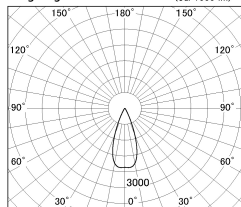

Installation	Track mount
Type	cledy versa L-G tracklight
Fixture wattage	32W
Beam angle	39deg
Color Temp.	2700K
CRI	Ra>90
Luminous	2599 lm
Body	Die-castaluminumalloy
Body finish	Black
Trim finish	Black
Reflector finish	N/A
IP Rate	IP20
Light source	COB module
Input Voltage	AC220~240V
Dimming Type	Non-Dimmable
Certificate	CE,CCC
Cut Hole	N/A

■ Lighting Distribution Curve (cd/1000 lm)

φ	Illuminance Angle	Beam Angle	Vertical Illuminance(lx)	
			1	2
640	36°	39°	23250	5810
1280			5810	2580
1940			2580	1450
2580			1450	930
			930	650
			650	470
			470	360
			360