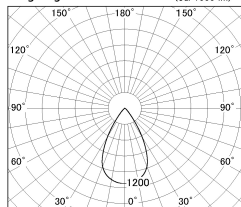

Installation	Track mount
Type	cledy versa L-G tracklight
Fixture wattage	32W
Beam angle	57deg
Color Temp.	2700K
CRI	Ra>90
Luminous	2491 lm
Body	Die-castaluminumalloy
Body finish	Black
Trim finish	Black
Reflector finish	N/A
IP Rate	IP20
Light source	COB module
Input Voltage	AC220~240V
Dimming Type	Non-Dimmable
Certificate	CE,CCC
Cut Hole	N/A

■ Lighting Distribution Curve (cd./1000 lm)