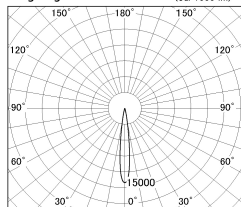

Installation	Track mount
Type	cledy versa L-G tracklight
Fixture wattage	24W
Beam angle	13deg
Color Temp.	2700K
CRI	Ra>90
Luminous	1781 lm
Body	Die-castaluminumalloy
Body finish	Black
Trim finish	Black
Reflector finish	N/A
IP Rate	IP20
Light source	COB module
Input Voltage	AC220~240V
Dimming Type	Non-Dimmable
Certificate	CE,CCC
Cut Hole	N/A

■ Lighting Distribution Curve (cd/1000 lm)

φ	Illuminance Angle	Beam Angle	Vertical Illuminance(lx)
	12°	13°	100710
210	50000		25180
	20000		11190
420	10000		6290
	5000		4030
630			2800
			2060
840			1570