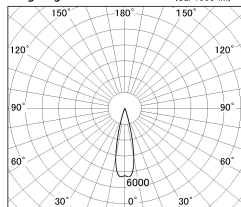

Installation	Track mount
Type	cledy versa L-G tracklight
Fixture wattage	24W
Beam angle	25deg
Color Temp.	2700K
CRI	Ra>90
Luminous	1873 lm
Body	Die-castaluminumalloy
Body finish	Black
Trim finish	Black
Reflector finish	N/A
IP Rate	IP20
Light source	COB module
Input Voltage	AC220~240V
Dimming Type	Non-Dimmable
Certificate	CE,CCC
Cut Hole	N/A

■ Lighting Distribution Curve (cd/1000 lm)