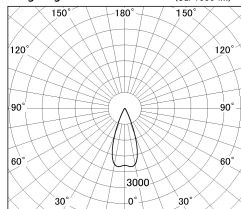

Installation	Track mount
Type	cledy versa L-G tracklight
Fixture wattage	24W
Beam angle	40deg
Color Temp.	2700K
CRI	Ra>90
Luminous	1912 lm
Body	Die-castaluminumalloy
Body finish	Black
Trim finish	Black
Reflector finish	N/A
IP Rate	IP20
Light source	COB module
Input Voltage	AC220~240V
Dimming Type	Non-Dimmable
Certificate	CE,CCC
Cut Hole	N/A

■ Lighting Distribution Curve (cd./1000 lm)