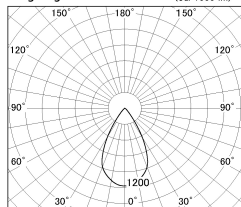

Installation	Track mount
Type	cledy versa L-G tracklight
Fixture wattage	24W
Beam angle	57deg
Color Temp.	2700K
CRI	Ra>90
Luminous	1844 lm
Body	Die-castaluminumalloy
Body finish	Black
Trim finish	Black
Reflector finish	N/A
IP Rate	IP20
Light source	COB module
Input Voltage	AC220~240V
Dimming Type	Non-Dimmable
Certificate	CE,CCC
Cut Hole	N/A

■ Lighting Distribution Curve (cd./1000 lm)