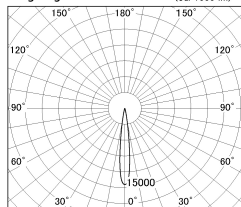

Installation	Track mount
Type	cledy versa L-G tracklight
Fixture wattage	18.6W
Beam angle	13deg
Color Temp.	2700K
CRI	Ra>90
Luminous	1432 lm
Body	Die-castaluminumalloy
Body finish	Black
Trim finish	Black
Reflector finish	N/A
IP Rate	IP20
Light source	COB module
Input Voltage	AC220~240V
Dimming Type	Non-Dimmable
Certificate	CE,CCC
Cut Hole	N/A

■ Lighting Distribution Curve (cd/1000 lm)