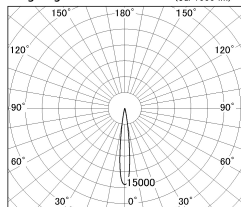

Installation	Track mount
Type	cledy versa L-G tracklight
Fixture wattage	18.6W
Beam angle	13deg
Color Temp.	2700K
CRI	Ra>90
Luminous	1432 lm
Body	Die-castaluminumalloy
Body finish	Black
Trim finish	Black
Reflector finish	N/A
IP Rate	IP20
Light source	COB module
Input Voltage	AC220~240V
Dimming Type	Non-Dimmable
Certificate	CE,CCC
Cut Hole	N/A

■ Lighting Distribution Curve (cd./1000 lm)

φ	Illuminance Angle	Beam Angle	Vertical Illuminance(lx)	
			12°	13°
1	12°	13°	82930	20730
2	20000	10000	9210	5180
3	5000	2000	3320	2300
4	2000	1000	1690	1300
840 m	1	2