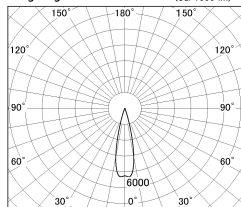

Installation	Track mount
Type	cledy versa L-G tracklight
Fixture wattage	18.6W
Beam angle	25deg
Color Temp.	2700K
CRI	Ra>90
Luminous	1506 lm
Body	Die-castaluminumalloy
Body finish	Black
Trim finish	Black
Reflector finish	N/A
IP Rate	IP20
Light source	COB module
Input Voltage	AC220~240V
Dimming Type	Non-Dimmable
Certificate	CE,CCC
Cut Hole	N/A

■ Lighting Distribution Curve (cd./1000 lm)