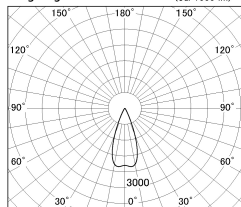

Installation	Track mount
Type	cledy versa L-G tracklight
Fixture wattage	18.6W
Beam angle	40deg
Color Temp.	2700K
CRI	Ra>90
Luminous	1539 lm
Body	Die-castaluminumalloy
Body finish	Black
Trim finish	Black
Reflector finish	N/A
IP Rate	IP20
Light source	COB module
Input Voltage	AC220~240V
Dimming Type	Non-Dimmable
Certificate	CE,CCC
Cut Hole	N/A

■ Lighting Distribution Curve (cd./1000 lm)