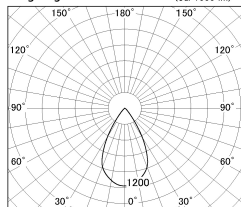

Installation	Track mount
Type	cledy versa L-G tracklight
Fixture wattage	18.6W
Beam angle	57deg
Color Temp.	2700K
CRI	Ra>90
Luminous	1483 lm
Body	Die-castaluminumalloy
Body finish	Black
Trim finish	Black
Reflector finish	N/A
IP Rate	IP20
Light source	COB module
Input Voltage	AC220~240V
Dimming Type	Non-Dimmable
Certificate	CE,CCC
Cut Hole	N/A

■ Lighting Distribution Curve (cd/1000 lm)