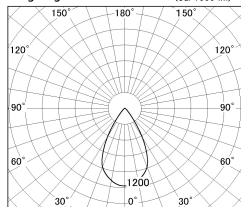

Installation	Track mount
Type	cledy versa L-G tracklight
Fixture wattage	18.6W
Beam angle	57deg
Color Temp.	2700K
CRI	Ra>90
Luminous	1483 lm
Body	Die-castaluminumalloy
Body finish	Black
Trim finish	Black
Reflector finish	N/A
IP Rate	IP20
Light source	COB module
Input Voltage	AC220~240V
Dimming Type	Non-Dimmable
Certificate	CE,CCC
Cut Hole	N/A

■ Lighting Distribution Curve (cd./1000 lm)