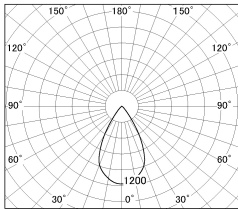

■ Lighting Distribution Curve (cd./1000 lm)

Installation	Track mount
Type	cledy versa L-G tracklight
Fixture wattage	18.6W
Beam angle	57deg
Color Temp.	2700K
CRI	Ra>90
Luminous	1483 lm
Body	Die-castaluminumalloy
Body finish	Black
Trim finish	Black
Reflector finish	N/A
IP Rate	IP20
Light source	COB module
Input Voltage	AC220~240V
Dimming Type	Non-Dimmable
Certificate	CE,CCC
Cut Hole	N/A