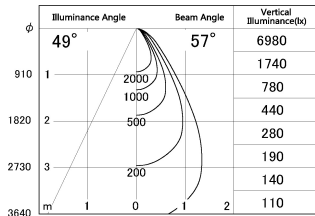

Installation	Track mount
Type	cledy versa L-G tracklight
Fixture wattage	18.6W
Beam angle	57deg
Color Temp.	2700K
CRI	Ra>90
Luminous	1483 lm
Body	Die-castaluminumalloy
Body finish	Black
Trim finish	Black
Reflector finish	N/A
IP Rate	IP20
Light source	COB module
Input Voltage	AC220~240V
Dimming Type	Non-Dimmable
Certificate	CE,CCC
Cut Hole	N/A