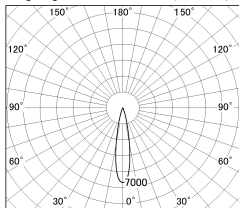

■ Lighting Distribution Curve (cd/1000 lm)

φ	Illuminance Angle	Beam Angle	Vertical Illuminance (lx)
350	20°	20°	27130
700	10000		6780
	5000		3010
1050	2000		1700
1410	1000		1090
			750
			550
			420

Installation	Track mount
Type	cledy versa L-G tracklight
Fixture wattage	12.5W
Beam angle	20deg
Color Temp.	2700K
CRI	Ra>90
Luminous	1030 lm
Body	Die-castaluminumalloy
Body finish	Black
Trim finish	Black
Reflector finish	N/A
IP Rate	IP20
Light source	COB module
Input Voltage	AC220~240V
Dimming Type	Non-Dimmable
Certificate	CE,CCC
Cut Hole	N/A