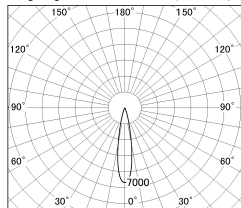

■ Lighting Distribution Curve (cd/1000 lm)

φ	Illuminance Angle	Beam Angle	Vertical Illuminance(lx)
350	20°	20°	27130
700	10000		6780
	5000		3010
1050	2000		1700
1410	1000		1090
			750
			550
			420

Installation	Track mount
Type	cledy versa L-G tracklight
Fixture wattage	12.5W
Beam angle	20deg
Color Temp.	2700K
CRI	Ra>90
Luminous	1030 lm
Body	Die-castaluminumalloy
Body finish	Black
Trim finish	Black
Reflector finish	N/A
IP Rate	IP20
Light source	COB module
Input Voltage	AC220~240V
Dimming Type	Non-Dimmable
Certificate	CE,CCC
Cut Hole	N/A