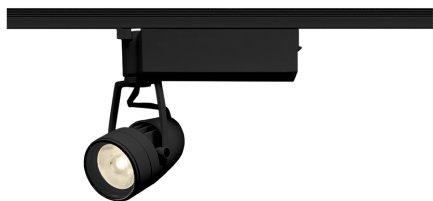

Item no. SD376-1415B9027-LX

Series Name: cledy versa L-G tracklight