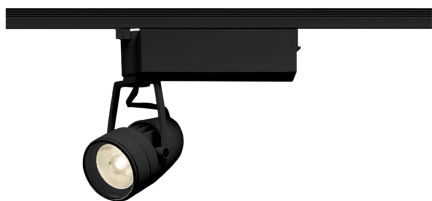

Item no. SD376-1415B9027-LX

Series Name: cledy versa L-G tracklight