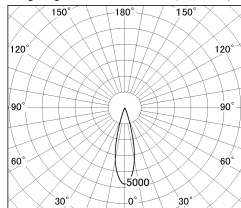

Installation	Track mount
Type	cledy versa L-G tracklight
Fixture wattage	12.5W
Beam angle	26deg
Color Temp.	2700K
CRI	Ra>90
Luminous	1100 lm
Body	Die-castaluminumalloy
Body finish	Black
Trim finish	Black
Reflector finish	N/A
IP Rate	IP20
Light source	COB module
Input Voltage	AC220~240V
Dimming Type	Non-Dimmable
Certificate	CE,CCC
Cut Hole	N/A

■ Lighting Distribution Curve (cd/1000 lm)

φ	Illuminance Angle	Beam Angle	Vertical Illuminance(lx)		
440	25°	26°	21130		
1			5280		
880			2350		
2			1320		
1330			850		
3			590		
1770			430		
m	1	0	1	2	330