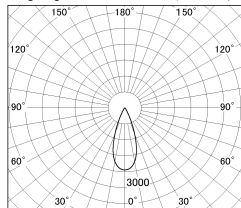

Installation	Track mount
Type	cledy versa L-G tracklight
Fixture wattage	12.5W
Beam angle	38deg
Color Temp.	2700K
CRI	Ra>90
Luminous	1079 lm
Body	Die-castaluminumalloy
Body finish	Black
Trim finish	Black
Reflector finish	N/A
IP Rate	IP20
Light source	COB module
Input Voltage	AC220~240V
Dimming Type	Non-Dimmable
Certificate	CE,CCC
Cut Hole	N/A

■ Lighting Distribution Curve (cd/1000 lm)