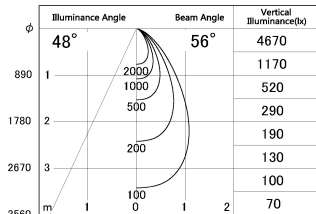

Installation	Track mount
Type	cledy versa L-G tracklight
Fixture wattage	12.5W
Beam angle	56deg
Color Temp.	2700K
CRI	Ra>90
Luminous	1069 lm
Body	Die-castaluminumalloy
Body finish	Black
Trim finish	Black
Reflector finish	N/A
IP Rate	IP20
Light source	COB module
Input Voltage	AC220~240V
Dimming Type	Non-Dimmable
Certificate	CE,CCC
Cut Hole	N/A