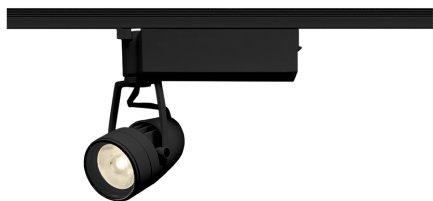

Item no. SD376-1455B9027-LX

Series Name: cledy versa L-G tracklight