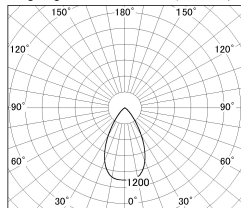

■ Lighting Distribution Curve (cd/1000 lm)

Installation	Track mount
Type	cledy versa L-G tracklight
Fixture wattage	12.5W
Beam angle	56deg
Color Temp.	2700K
CRI	Ra>90
Luminous	1069 lm
Body	Die-castaluminumalloy
Body finish	Black
Trim finish	Black
Reflector finish	N/A
IP Rate	IP20
Light source	COB module
Input Voltage	AC220~240V
Dimming Type	Non-Dimmable
Certificate	CE,CCC
Cut Hole	N/A