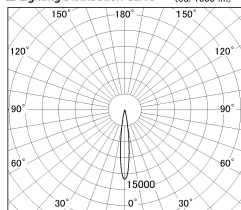

■ Lighting Distribution Curve (cd/1000 lm)

φ	Illuminance Angle	Beam Angle	Vertical Illuminance(lx)
220	13°	13°	31030
1			7760
450			3450
2			1940
680			1240
3			860
1000			630
1910			480

Installation	Track mount
Type	cledy versa L-G tracklight
Fixture wattage	7.4W
Beam angle	13deg
Color Temp.	2700K
CRI	Ra>90
Luminous	591 lm
Body	Die-castaluminumalloy
Body finish	Black
Trim finish	Black
Reflector finish	N/A
IP Rate	IP20
Light source	COB module
Input Voltage	AC220~240V
Dimming Type	Non-Dimmable
Certificate	CE,CCC
Cut Hole	N/A