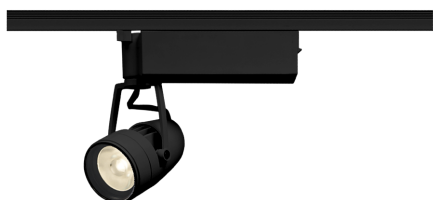

Item no. SD376-0825B9027-LX

Series Name: cledy versa L-G tracklight