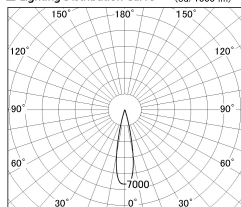

Installation	Track mount
Type	cledy versa L-G tracklight
Fixture wattage	7.4W
Beam angle	22deg
Color Temp.	2700K
CRI	Ra>90
Luminous	634 lm
Body	Die-castaluminumalloy
Body finish	Black
Trim finish	Black
Reflector finish	N/A
IP Rate	IP20
Light source	COB module
Input Voltage	AC220~240V
Dimming Type	Non-Dimmable
Certificate	CE,CCC
Cut Hole	N/A

■ Lighting Distribution Curve (cd/1000 lm)

φ	Illuminance Angle	Beam Angle	Vertical Illuminance(lx)
370	21°	22°	16620
740			4150
1110			1850
1480			1040
			660
			460
			340
			260