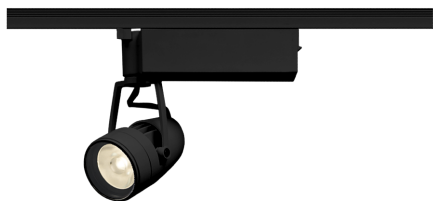

Item no. SD376-0825B9027-LX

Series Name: cledy versa L-G tracklight