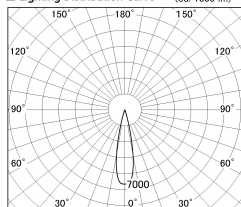

■ Lighting Distribution Curve (cd/1000 lm)

Installation	Track mount
Type	cledy versa L-G tracklight
Fixture wattage	7.4W
Beam angle	22deg
Color Temp.	2700K
CRI	Ra>90
Luminous	634 lm
Body	Die-castaluminumalloy
Body finish	Black
Trim finish	Black
Reflector finish	N/A
IP Rate	IP20
Light source	COB module
Input Voltage	AC220~240V
Dimming Type	Non-Dimmable
Certificate	CE,CCC
Cut Hole	N/A