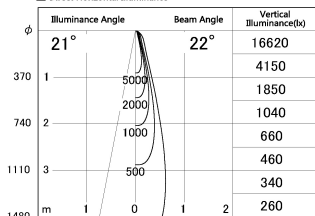

Installation	Track mount
Type	cledy versa L-G tracklight
Fixture wattage	7.4W
Beam angle	22deg
Color Temp.	2700K
CRI	Ra>90
Luminous	634 lm
Body	Die-castaluminumalloy
Body finish	Black
Trim finish	Black
Reflector finish	N/A
IP Rate	IP20
Light source	COB module
Input Voltage	AC220~240V
Dimming Type	Non-Dimmable
Certificate	CE,CCC
Cut Hole	N/A