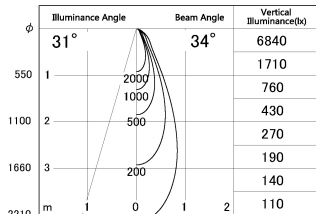

Installation	Track mount
Type	cledy versa L-G tracklight
Fixture wattage	7.4W
Beam angle	34deg
Color Temp.	2700K
CRI	Ra>90
Luminous	618 lm
Body	Die-castaluminumalloy
Body finish	Black
Trim finish	Black
Reflector finish	N/A
IP Rate	IP20
Light source	COB module
Input Voltage	AC220~240V
Dimming Type	Non-Dimmable
Certificate	CE,CCC
Cut Hole	N/A