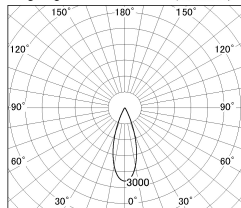

■ Lighting Distribution Curve (cd/1000 lm)

Installation	Track mount
Type	cledy versa L-G tracklight
Fixture wattage	7.4W
Beam angle	34deg
Color Temp.	2700K
CRI	Ra>90
Luminous	618 lm
Body	Die-castaluminumalloy
Body finish	Black
Trim finish	Black
Reflector finish	N/A
IP Rate	IP20
Light source	COB module
Input Voltage	AC220~240V
Dimming Type	Non-Dimmable
Certificate	CE,CCC
Cut Hole	N/A