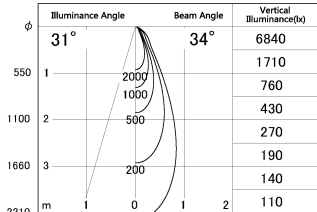

Installation	Track mount
Type	cledy versa L-G tracklight
Fixture wattage	7.4W
Beam angle	34deg
Color Temp.	2700K
CRI	Ra>90
Luminous	618 lm
Body	Die-castaluminumalloy
Body finish	Black
Trim finish	Black
Reflector finish	N/A
IP Rate	IP20
Light source	COB module
Input Voltage	AC220~240V
Dimming Type	Non-Dimmable
Certificate	CE,CCC
Cut Hole	N/A