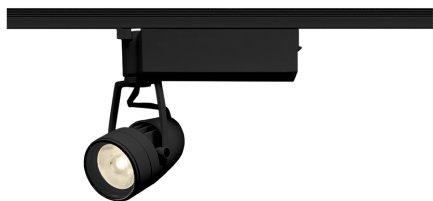

Item no. SD376-0835B9027-LX

Series Name: cledy versa L-G tracklight