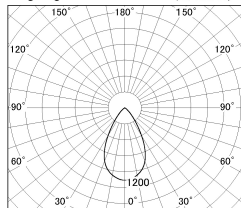

■ Lighting Distribution Curve (cd/1000 lm)

Installation	Track mount
Type	cledy versa L-G tracklight
Fixture wattage	7.4W
Beam angle	57deg
Color Temp.	2700K
CRI	Ra>90
Luminous	612 lm
Body	Die-castaluminumalloy
Body finish	Black
Trim finish	Black
Reflector finish	N/A
IP Rate	IP20
Light source	COB module
Input Voltage	AC220~240V
Dimming Type	Non-Dimmable
Certificate	CE,CCC
Cut Hole	N/A