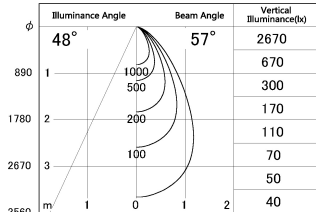

Installation	Track mount
Type	cledy versa L-G tracklight
Fixture wattage	7.4W
Beam angle	57deg
Color Temp.	2700K
CRI	Ra>90
Luminous	612 lm
Body	Die-castaluminumalloy
Body finish	Black
Trim finish	Black
Reflector finish	N/A
IP Rate	IP20
Light source	COB module
Input Voltage	AC220~240V
Dimming Type	Non-Dimmable
Certificate	CE,CCC
Cut Hole	N/A