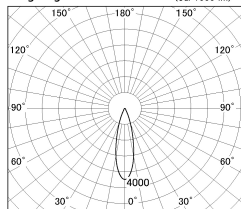

Installation	Track mount
Type	cledy versa L-G tracklight
Fixture wattage	38.5W
Beam angle	27deg
Color Temp.	3000K
CRI	Ra>90
Luminous	3619 lm
Body	Die-castaluminumalloy
Body finish	Black
Trim finish	Black
Reflector finish	N/A
IP Rate	IP20
Light source	COB module
Input Voltage	AC220~240V
Dimming Type	Non-Dimmable
Certificate	CE,CCC
Cut Hole	N/A

■ Lighting Distribution Curve (cd./1000 lm)

φ	Illuminance Angle	Beam Angle	Vertical Illuminance(lx)
	25°	27°	52210
440	1		13050
			5800
880	2		3260
			2090
1330	3		1450
			1070
1770	m	1 100	820