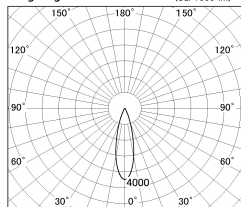

Installation	Track mount
Type	cledy versa L-G tracklight
Fixture wattage	38.5W
Beam angle	27deg
Color Temp.	3000K
CRI	Ra>90
Luminous	3619 lm
Body	Die-castaluminumalloy
Body finish	Black
Trim finish	Black
Reflector finish	N/A
IP Rate	IP20
Light source	COB module
Input Voltage	AC220~240V
Dimming Type	Non-Dimmable
Certificate	CE,CCC
Cut Hole	N/A

■ Lighting Distribution Curve (cd./1000 lm)

φ	Illuminance Angle	Beam Angle	Vertical Illuminance(lx)		
			1	2	
440	25°	27°	52210	13050	
880	1	20000	10000	5800	
1330	2	5000	3260	2090	
1770	3	2000	1450	1070	
m	1	100	1	2	820