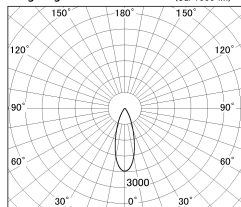

Installation	Track mount
Type	cledy versa L-G tracklight
Fixture wattage	38.5W
Beam angle	33deg
Color Temp.	3000K
CRI	Ra>90
Luminous	3776 lm
Body	Die-castaluminumalloy
Body finish	Black
Trim finish	Black
Reflector finish	N/A
IP Rate	IP20
Light source	COB module
Input Voltage	AC220~240V
Dimming Type	Non-Dimmable
Certificate	CE,CCC
Cut Hole	N/A

■ Lighting Distribution Curve (cd./1000 lm)