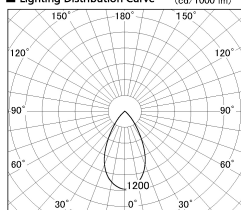

Installation	Track mount
Type	cledy versa L-G tracklight
Fixture wattage	38.5W
Beam angle	54deg
Color Temp.	3000K
CRI	Ra>90
Luminous	3629 lm
Body	Die-castaluminumalloy
Body finish	Black
Trim finish	Black
Reflector finish	N/A
IP Rate	IP20
Light source	COB module
Input Voltage	AC220~240V
Dimming Type	Non-Dimmable
Certificate	CE,CCC
Cut Hole	N/A

■ Lighting Distribution Curve (cd./1000 lm)