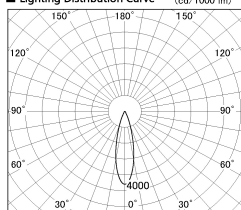

Installation	Track mount
Type	cledy versa L-G tracklight
Fixture wattage	35.5W
Beam angle	26deg
Color Temp.	3000K
CRI	Ra>90
Luminous	3489 lm
Body	Die-castaluminumalloy
Body finish	Black
Trim finish	Black
Reflector finish	N/A
IP Rate	IP20
Light source	COB module
Input Voltage	AC220~240V
Dimming Type	Non-Dimmable
Certificate	CE,CCC
Cut Hole	N/A

■ Lighting Distribution Curve (cd./1000 lm)

φ	Illuminance Angle	Beam Angle	Vertical Illuminance(lx)	
			1	2
440	25°	26°	51540	12890
880			20000	5730
1330			10000	3220
1770			5000	2060
			2000	1430
			1050	810