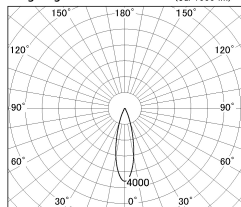

Installation	Track mount
Type	cledy versa L-G tracklight
Fixture wattage	35.5W
Beam angle	26deg
Color Temp.	3000K
CRI	Ra>90
Luminous	3489 lm
Body	Die-castaluminumalloy
Body finish	Black
Trim finish	Black
Reflector finish	N/A
IP Rate	IP20
Light source	COB module
Input Voltage	AC220~240V
Dimming Type	Non-Dimmable
Certificate	CE,CCC
Cut Hole	N/A

■ Lighting Distribution Curve (cd./1000 lm)

φ	Illuminance Angle	Beam Angle	Vertical Illuminance(lx)	
			1	2
440	25°	26°	51540	12890
1			20000	5730
880			10000	3220
2			5000	2060
1330			2000	1430
3	1000	1050		
1770	1	2	810