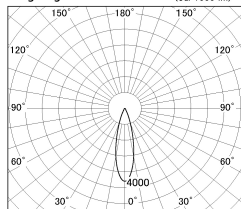

Installation	Track mount
Type	cledy versa L-G tracklight
Fixture wattage	35.5W
Beam angle	26deg
Color Temp.	3000K
CRI	Ra>90
Luminous	3489 lm
Body	Die-castaluminumalloy
Body finish	Black
Trim finish	Black
Reflector finish	N/A
IP Rate	IP20
Light source	COB module
Input Voltage	AC220~240V
Dimming Type	Non-Dimmable
Certificate	CE,CCC
Cut Hole	N/A

■ Lighting Distribution Curve (cd./1000 lm)

φ	Illuminance Angle	Beam Angle	Vertical Illuminance(lx)	
			1	2
440	25°	26°	51540	12890
880	1	20000	10000	5730
1330	2	5000	3220	2060
1770	3	2000	1430	1050
m	1	1000	810